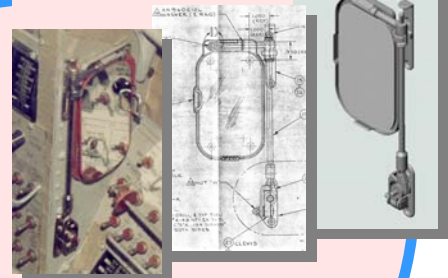

Resources

Recipe for realistic historically accurate spacecraft exhibits:

- Combine careful craftsmanship with:
  - Hundreds of spacecraft photos.
  - Thousands of actual spacecraft blueprints.
  - Modeling tools to recreate spacecraft parts.

Gemini astronaut mirror (from left to right): Gemini 8 photo, McDonnell blueprint, and computer model by Historic Space Systems.

Historic **Space** Systems - exhibits that launch imaginations™

12950 Tiger Valley Road • Danville, OH 43014 • 740-599-6779 • www.space1.com